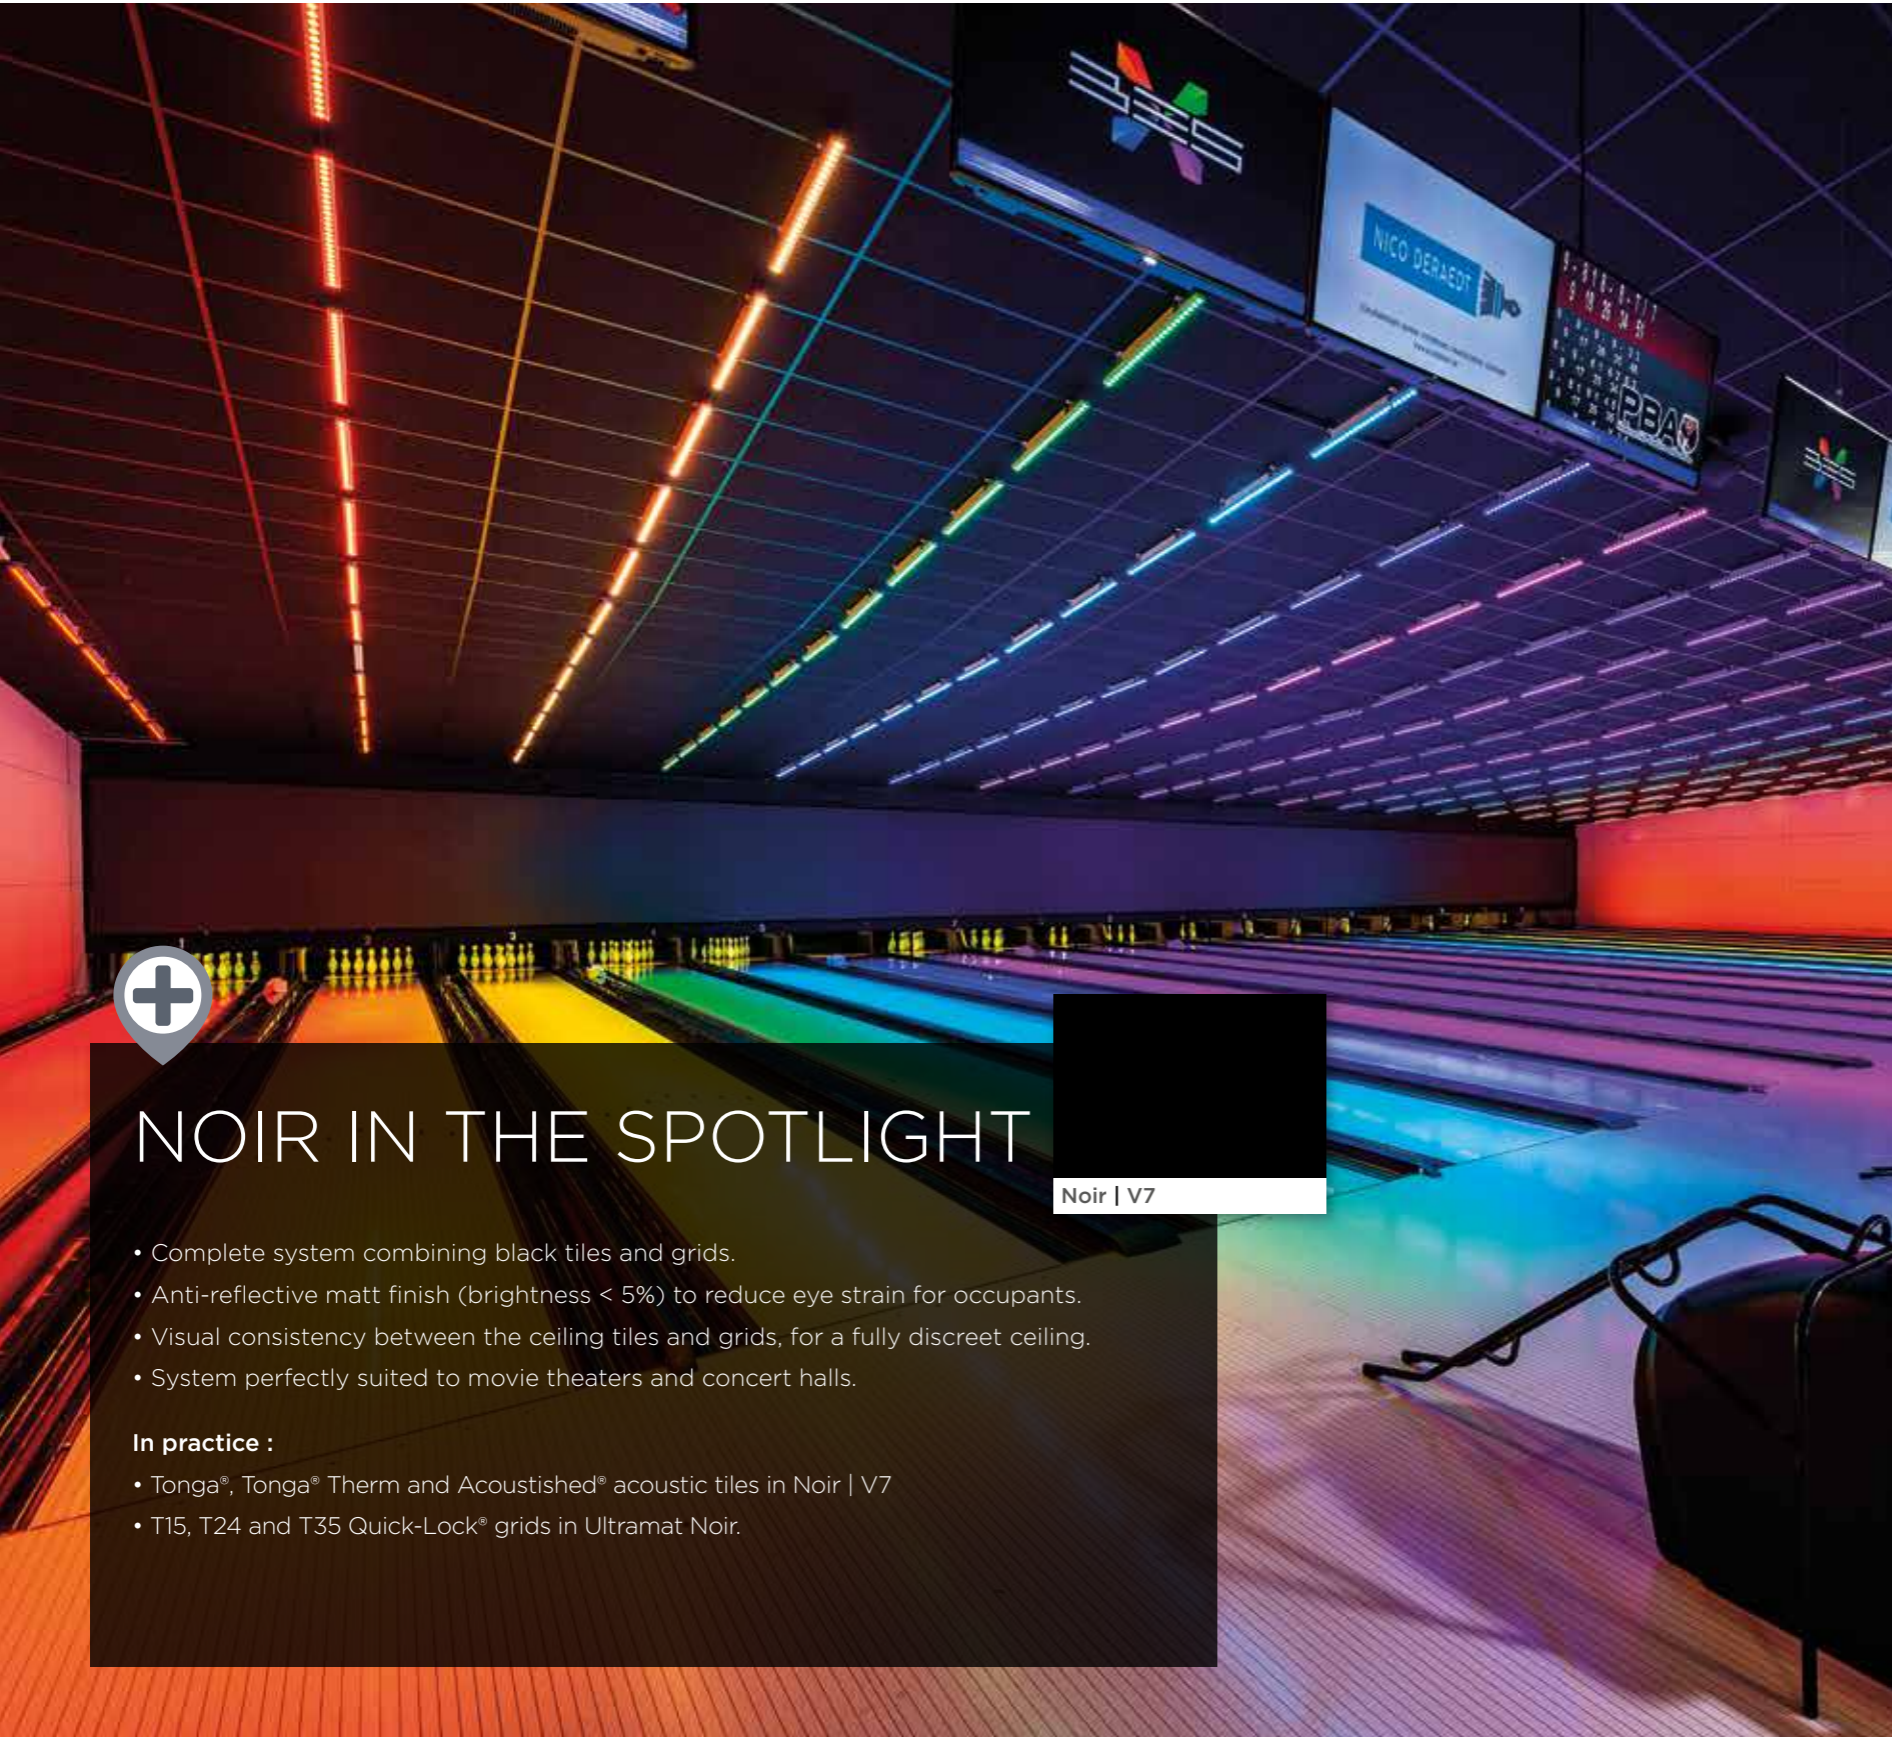

NOIR IN THE SPOTLIGHT

Noir | V7

- Complete system combining black tiles and grids.
- Anti-reflective matt finish (brightness < 5%) to reduce eye strain for occupants.
- Visual consistency between the ceiling tiles and grids, for a fully discreet ceiling.
- System perfectly suited to movie theaters and concert halls.

In practice :

- Tonga®, Tonga® Therm and Acoustished® acoustic tiles in Noir | V7
- T15, T24 and T35 Quick-Lock® grids in Ultramat Noir.