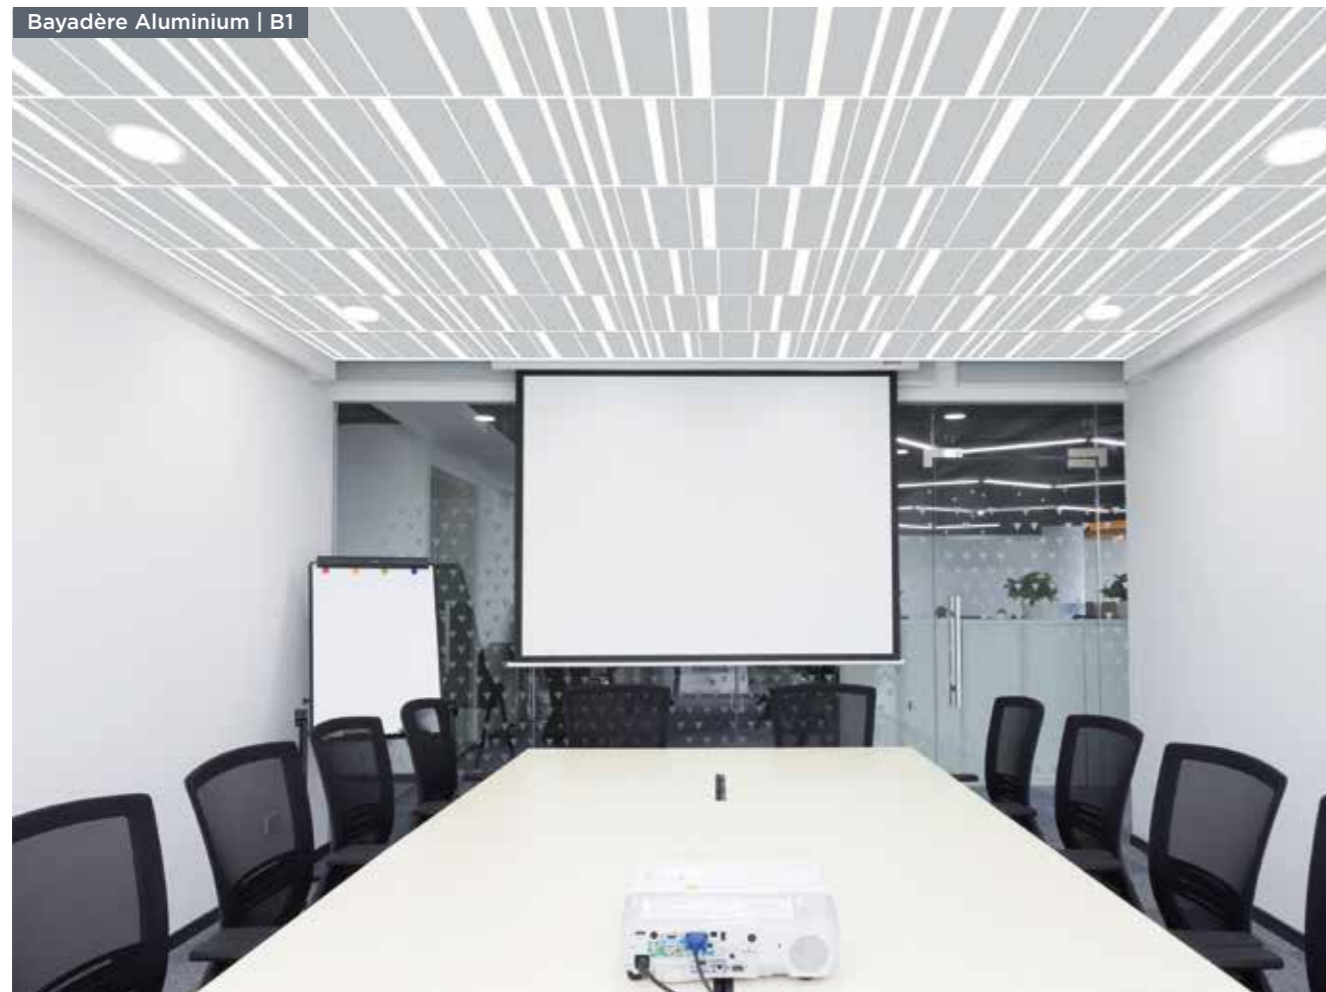

EURODESIGN: CEILING PATTERNS FOR EVEN MORE CHARACTER!

Graphical designs and personalized spaces with patterns are becoming all the rage. Building on the new wallpaper styles and cement tiles that have revolutionized wall and floor decoration, the latest trends clearly show that ceilings are seen as a blank canvas for expressing individual creativity. You can now add patterns as well as mixtures and contrasts to emphasize, showcase or mark out specific areas.

Eurocoustic explores geometric, poetic and futuristic designs, each of which is available in two versions based on the colors in the EuroColors range to bring added character to your interior design projects.

Bayadère Aluminium | B1