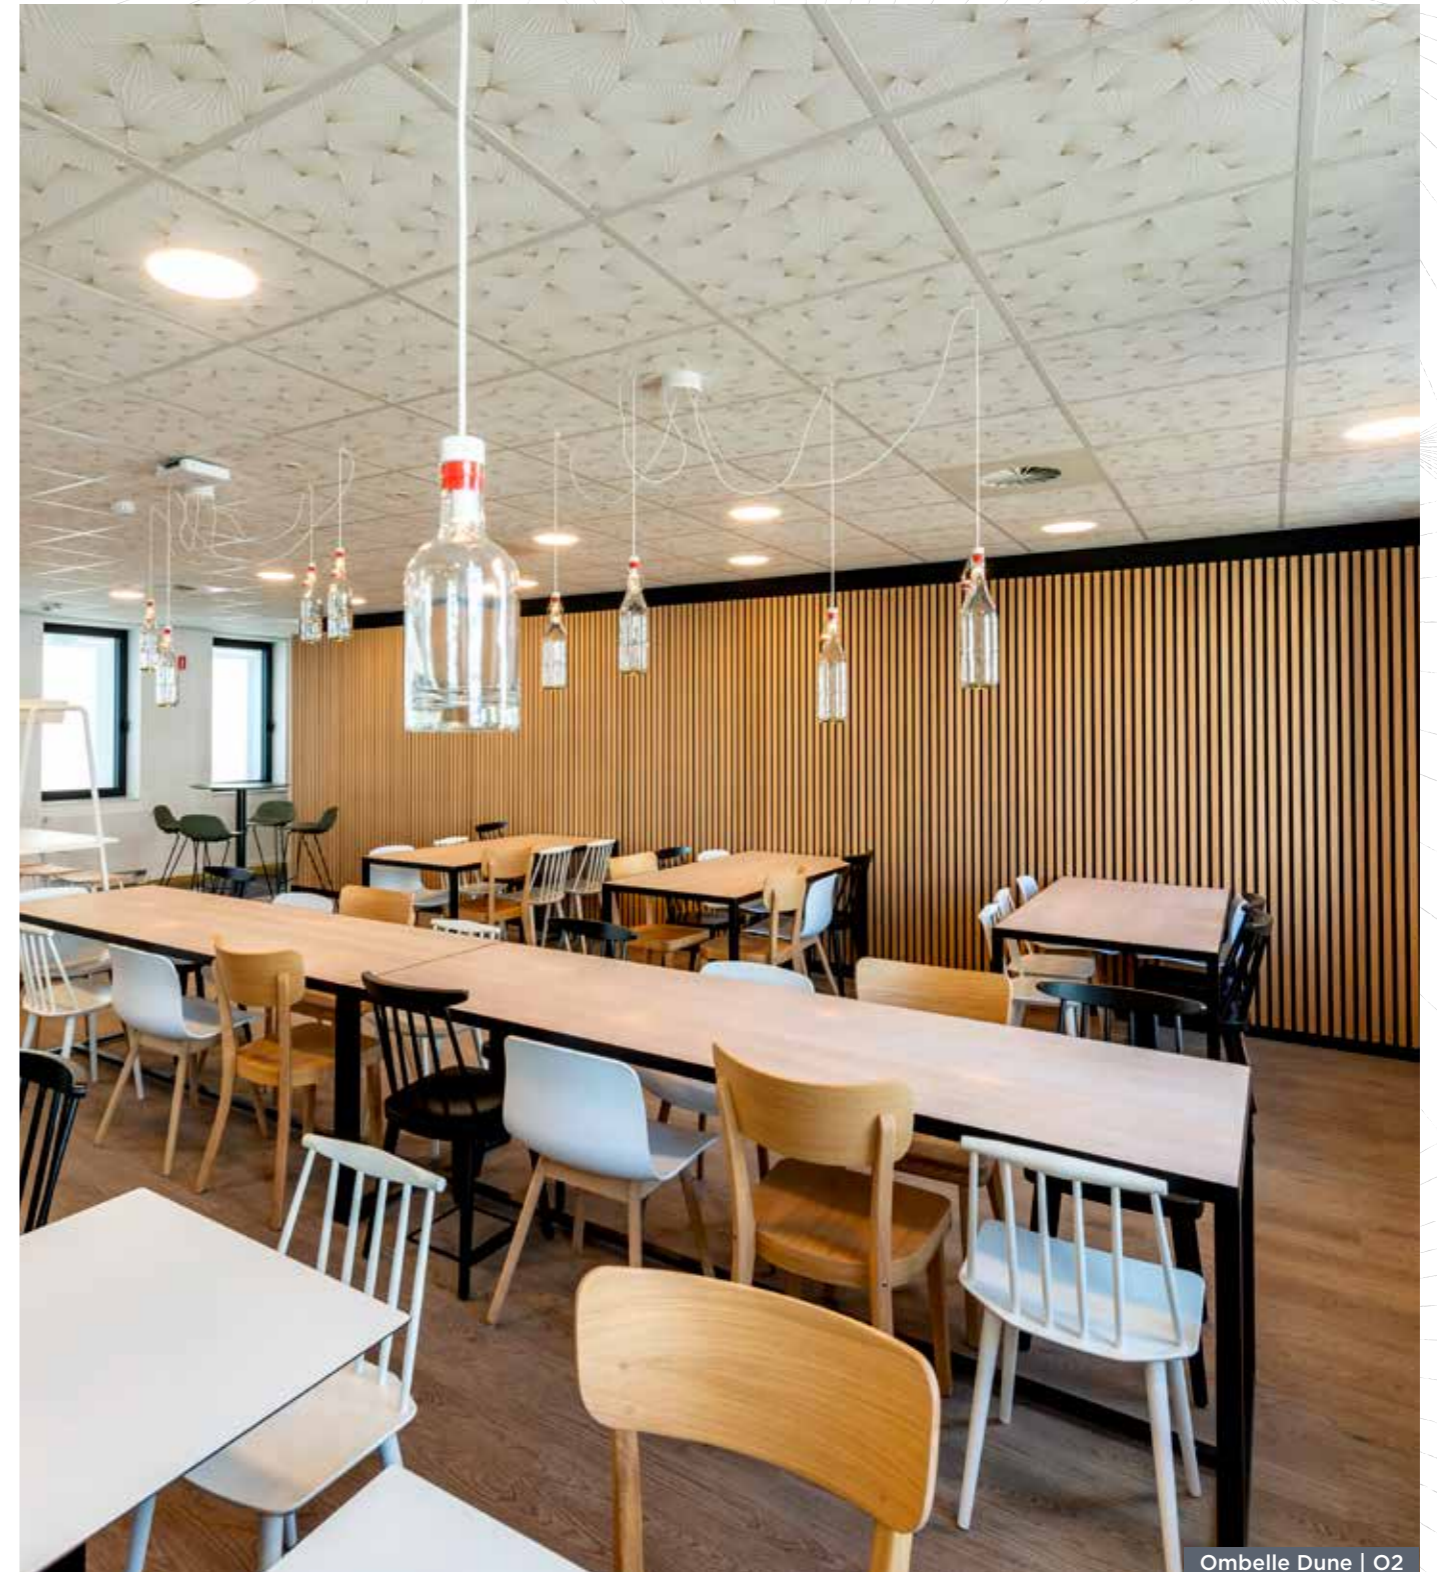

Recommended grids

- Quick-Lock® in Blanc
- Quick-Lock® in Dune
- Insula® 76A island in Blanc