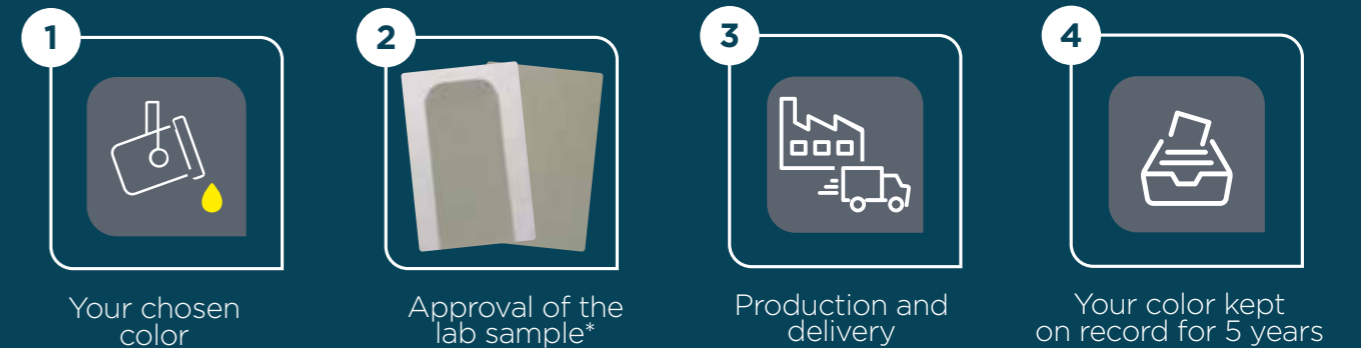

SUPPORT AND GUIDANCE THROUGHOUT YOUR PROJECT :

CUSTOM COLORS SERVICE IN PRACTICE

Custom Colors are available:

- For Tonga® (A edges), Tonga® Therm tiles.
  Minimum order of 600 m².
- For T15 and T24 Quick-Lock® grids in addition to an order for tiles.
  Minimum order equivalent to 600 m².

* Due to the production processes, the color of the lab sample is proposed for guidance only and is therefore not binding.
* The custom colors for Eurocoustic tiles and Quick-Lock® grids may vary slightly from one production batch to the next.

System performance :

- $\alpha_w = 1.00$
- Fire reaction : A2-s1,d0
- IAQ:

For other performance ratings and specifications, visit www.eurocoustic.com.