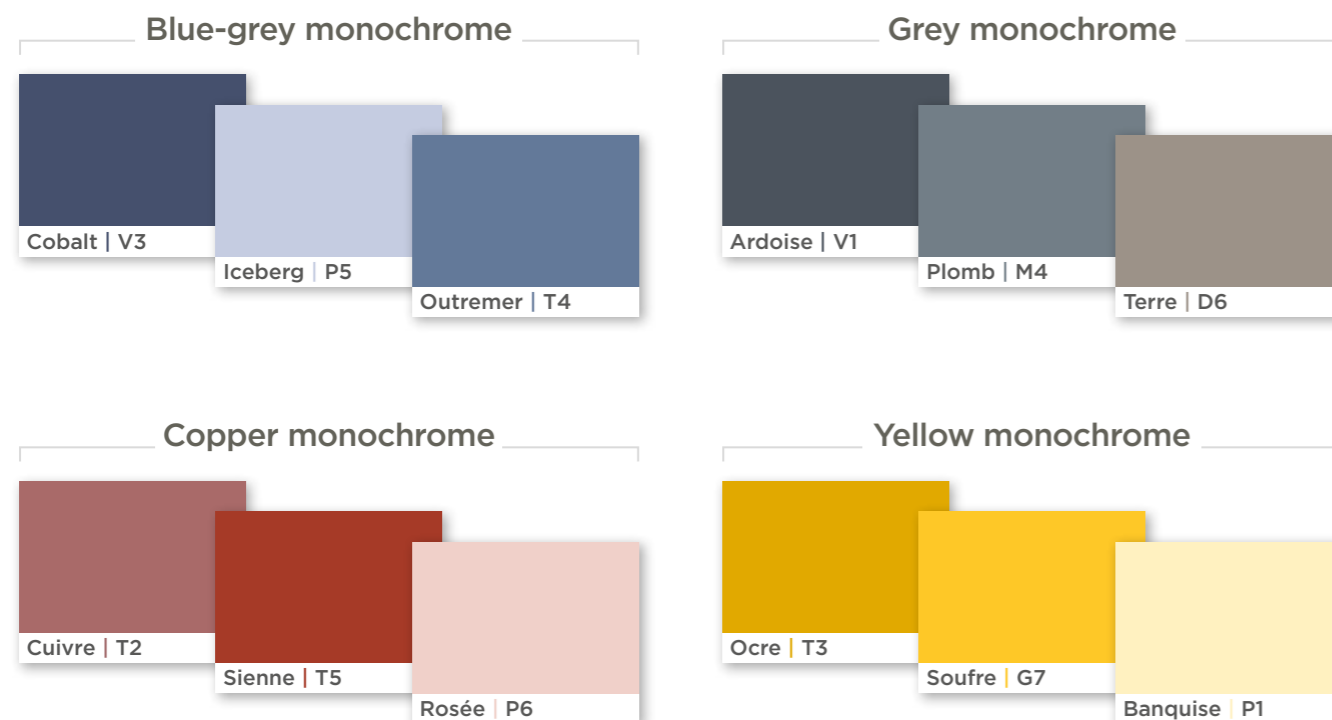

Turquoise | G9

Topaze | G8

Ambre | G1

Lave | V5

Noir | V7

Ardoise | V1

Basalte | V2

Cobalt | V3

Fer | V4

Lave | V5

Météorite | V6

Noir | V7

## WITHIN THE SAME FAMILY OF COLORS

## FROM SEVERAL FAMILIES OF COLORS