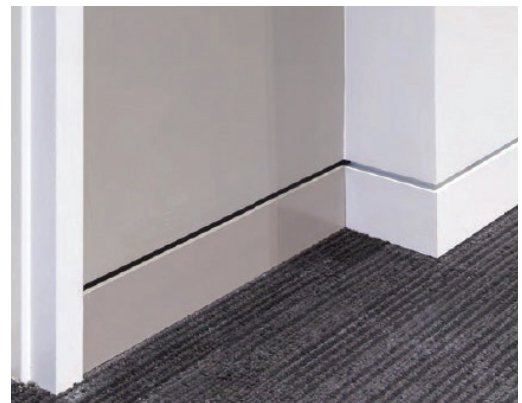

| Description

From the manufacturers of EzyJamb® comes Alubase Shadowline skirting board, a one piece aluminium profile that creates a flush finish shadowline at the base of architectural interior walls in commercial and domestic applications. A crisp and distinctive 12 x 12mm shadowline recess sits above the 90mm floor skirt, giving you a contemporary, clean line flush finish. Alubase shadowline does away with using multiple profiles and sections (such as P50) to create that sought after shadowline look.

Installation is easy and all fixings are completely concealed. Joiners are available for accurately aligning linear joints, internal corners and external corners.

| Features

- One piece profile manufactured from high quality aluminium
- Designed and approved for use with **EzyJamb Classic Adjust (EZC) door jamb system only**
- Different profiles available to suit 10mm and 13mm plasterboard
- Concealed fixing system
- Crisp 12 x 12mm shadowline recess
- Perforated bead for trowelled finish
- Excellent resilience to wear and impact
- Supplied in natural anodised finish
- Perfect joints are easy with optional joiners
- Eliminates cracking (common with MDF profiles and multiple sections, ie P50 with aluminium skirt)

| Installation

Straight Joiner

Corner Joiner

Adhesive Backing

Zip Grip Adhesive (SKA78) is a user friendly product, possessing lower viscosity than most alternatives. This allows materials to adhere tightly to the substrate with a minimal gap. When cured, a tough, flexible and heat resistant bond is formed, making it the perfect adhesive to use for skirting boards and other building trims. Highly recommended for internal use in commercial and residential construction applications.