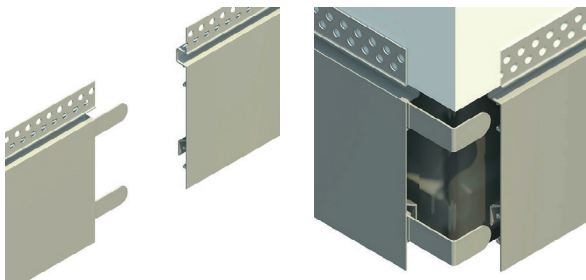

| Description

From the manufacturers of EzyJamb® comes Alubase Shadowline skirting board, a one piece aluminium profile that creates a flush finish shadowline at the base of architectural interior walls in commercial and domestic applications. A crisp and distinctive 12 x 12mm shadowline recess sits above the 90mm floor skirt, giving you a contemporary, clean line flush finish. Alubase shadowline does away with using multiple profiles and sections (such as P50) to create that sought after shadowline look.

Installation is easy and all fixings are completely concealed. Joiners are available for accurately aligning linear joints, internal corners and external corners.

| Features

- One piece profile manufactured from high quality aluminium
- Designed and approved for use with **EzyJamb Classic Adjust (EZC) door jamb system only**
- Different profiles available to suit 10mm and 13mm plasterboard
- Concealed fixing system
- Crisp 12 x 12mm shadowline recess
- Perforated bead for trowelled finish
- Excellent resilience to wear and impact
- Supplied in natural anodised finish
- Perfect joints are easy with optional joiners
- Eliminates cracking (common with MDF profiles and multiple sections, ie P50 with aluminium skirt)

| Installation

Straight Joiner

Corner Joiner

Adhesive Backing

Zip Grip Adhesive (SKA78) is a user friendly product, possessing lower viscosity than most alternatives. This allows materials to adhere tightly to the substrate with a minimal gap. When cured, a tough, flexible and heat resistant bond is formed, making it the perfect adhesive to use for skirting boards and other building trims. Highly recommended for internal use in commercial and residential construction applications.