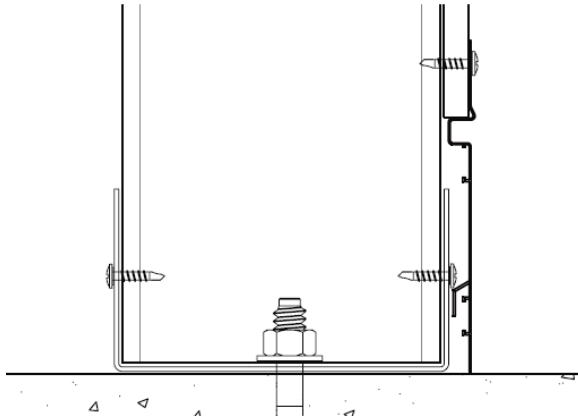

| Installation

Straight Joiner

Corner Joiner