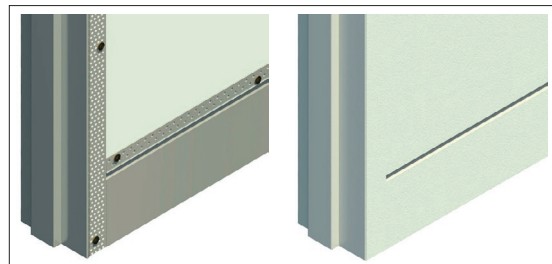

| Options for finishing

For use with EzyJamb Classic Adjust (EJC) door jamb system only