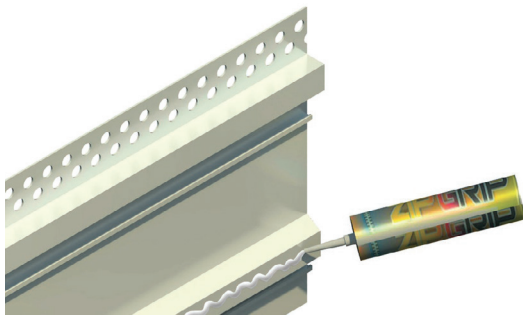

| Description

From the manufacturers of EzyJamb® comes Alubase Shadowline skirting board, a one piece aluminium profile that creates a flush finish shadowline at the base of architectural interior walls in commercial and domestic applications. A crisp and distinctive 12 x 12mm shadowline recess sits above the 90mm floor skirt, giving you a contemporary, clean line flush finish. Alubase shadowline does away with using multiple profiles and sections (such as P50) to create that sought after shadowline look.

Installation is easy and all fixings are completely concealed. Joiners are available for accurately aligning linear joints, internal corners and external corners.

| Features

- One piece profile manufactured from high quality aluminium
- Designed and approved for use with **EzyJamb Classic Adjust (EZC) door jamb system only**
- Different profiles available to suit 10mm and 13mm plasterboard
- Concealed fixing system
- Crisp 12 x 12mm shadowline recess
- Perforated bead for trowelled finish
- Excellent resilience to wear and impact
- Supplied in natural anodised finish
- Perfect joints are easy with optional joiners
- Eliminates cracking (common with MDF profiles and multiple sections, ie P50 with aluminium skirt)

| Installation

Straight Joiner

Corner Joiner

Adhesive Backing

Zip Grip Adhesive (SKA78) is a user friendly product, possessing lower viscosity than most alternatives. This allows materials to adhere tightly to the substrate with a minimal gap. When cured, a tough, flexible and heat resistant bond is formed, making it the perfect adhesive to use for skirting boards and other building trims. Highly recommended for internal use in commercial and residential construction applications.