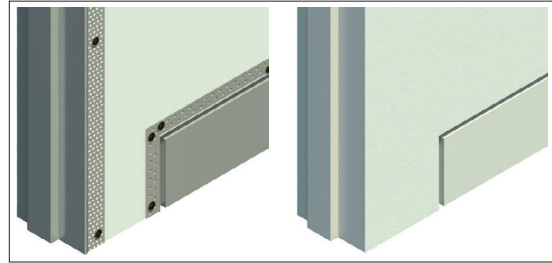

| Options for finishing

For use with EzyJamb Classic Adjust (EJC) door jamb system only