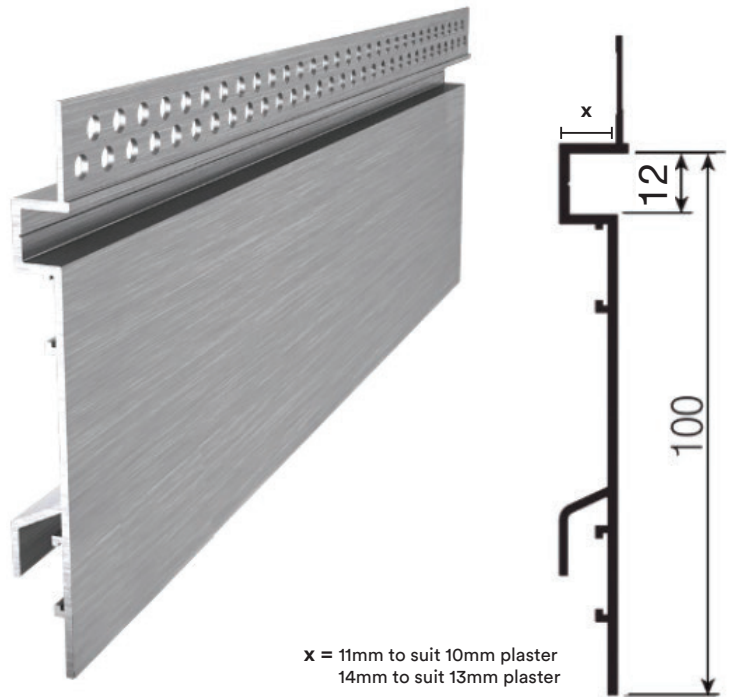

| Description

From the manufacturers of EzyJamb® comes Alubase Shadowline skirting board, a one piece aluminium profile that creates a flush finish shadowline at the base of architectural interior walls in commercial and domestic applications. A crisp and distinctive 12 x 12mm shadowline recess sits above the 90mm floor skirt, giving you a contemporary, clean line flush finish. Alubase shadowline does away with using multiple profiles and sections (such as P50) to create that sought after shadowline look.

Installation is easy and all fixings are completely concealed. Joiners are available for accurately aligning linear joints, internal corners and external corners.

| Features

- One piece profile manufactured from high quality aluminium
- Designed and approved for use with **EzyJamb Classic Adjust (EZC) door jamb system only**
- Different profiles available to suit 10mm and 13mm plasterboard
- Concealed fixing system
- Crisp 12 x 12mm shadowline recess
- Perforated bead for trowelled finish
- Excellent resilience to wear and impact
- Supplied in natural anodised finish
- Perfect joints are easy with optional joiners
- Eliminates cracking (common with MDF profiles and multiple sections, ie P50 with aluminium skirt)

| Installation

Straight Joiner

Corner Joiner

Adhesive Backing

Zip Grip Adhesive (SKA78) is a user friendly product, possessing lower viscosity than most alternatives. This allows materials to adhere tightly to the substrate with a minimal gap. When cured, a tough, flexible and heat resistant bond is formed, making it the perfect adhesive to use for skirting boards and other building trims. Highly recommended for internal use in commercial and residential construction applications.